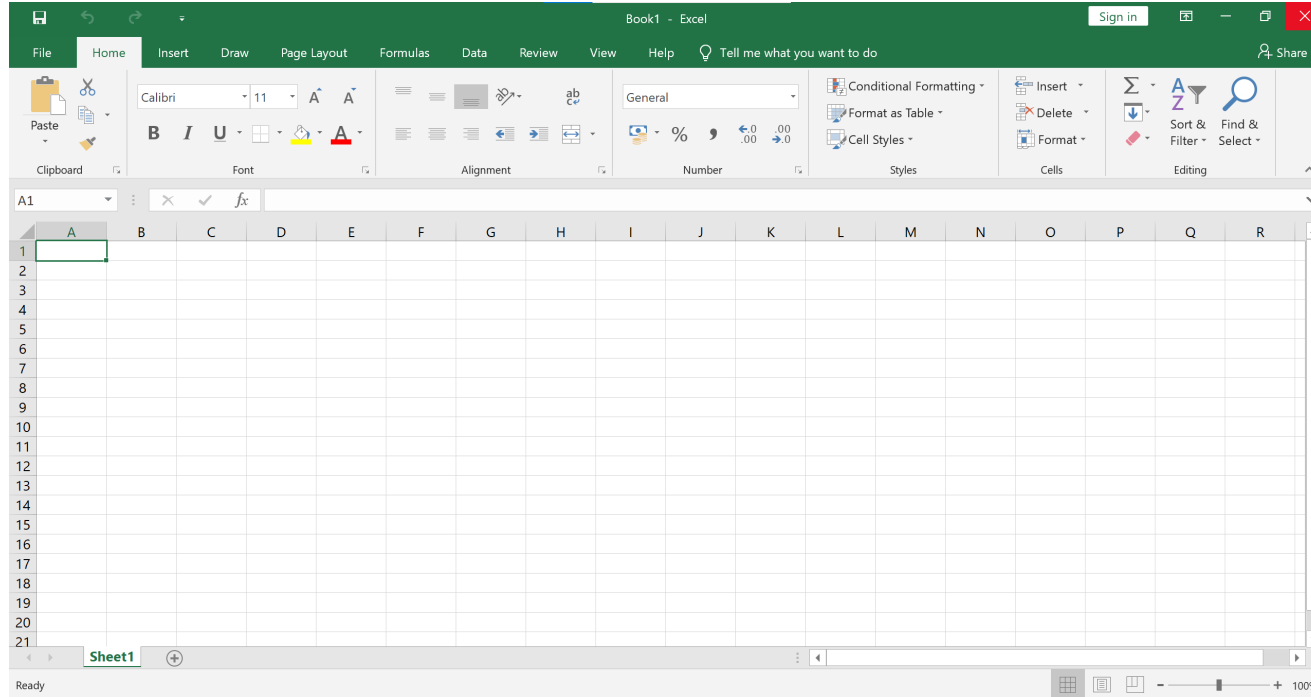

Paste ke Microsoft Excel