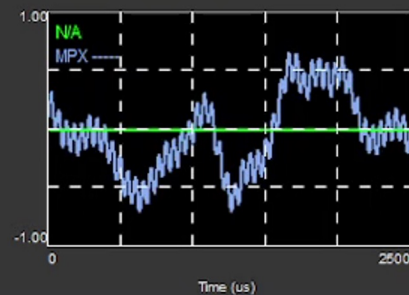

Date & Time

Wed Jun 15 2022

10:47:47

Scheduler: Off

Transmitter

0 kW

FM

91.20 MHz

Reflected

0 W

Set Point

4.05 kW

Preset: Preset 1

Exciter

Active Exciter

A

FM Modulation

0 % 113.8 % 100% 160 %

Spectrum

Oscilloscope

EQ Frequency Response

Lissajous Plot

Meters

RF On

RF Off

Logged in as: Nautel

Menu

Status

Logs

Local

Remote

Reset

Log
Out