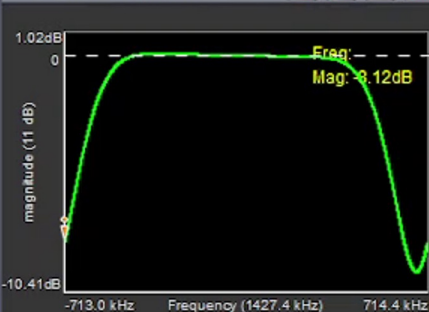

EQ Frequency Response