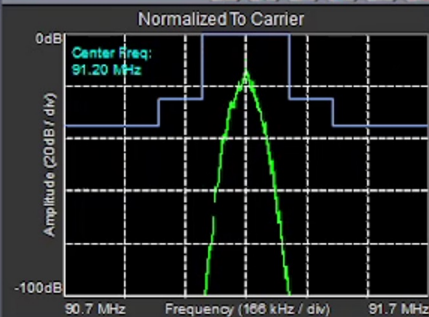

Date & Time

Wed Jun 15 2022

10:47:47

Scheduler: Off

Transmitter

0 kW

FM

91.20 MHz

Reflected

0 W

Set Point

4.05 kW

Preset: Preset 1

Exciter

Active Exciter

A

FM Modulation

0 % 113.8 % 100% 160 %

Spectrum

Oscilloscope